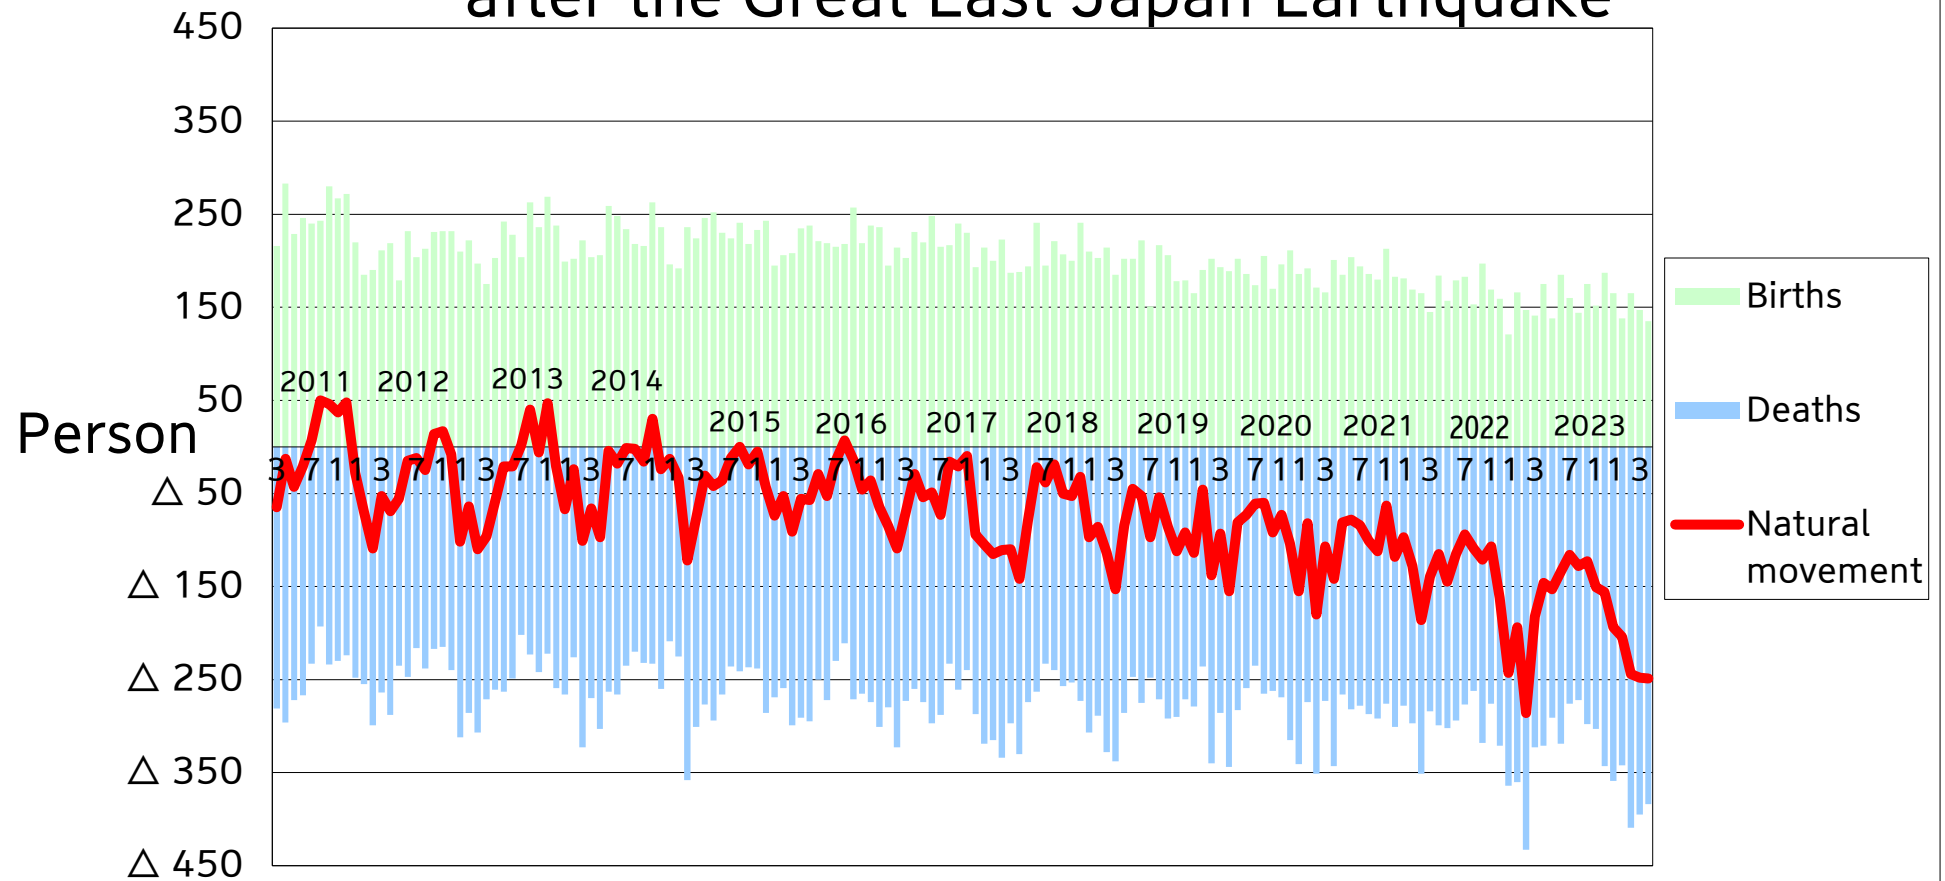

Natural movement after the Great East Japan Earthquake

April. 1, 2024
Policy Statistics
Division

Population of Koriyama city

Social movement after the Great East Japan Earthquake

April. 1, 2024
Policy Statistics
Division