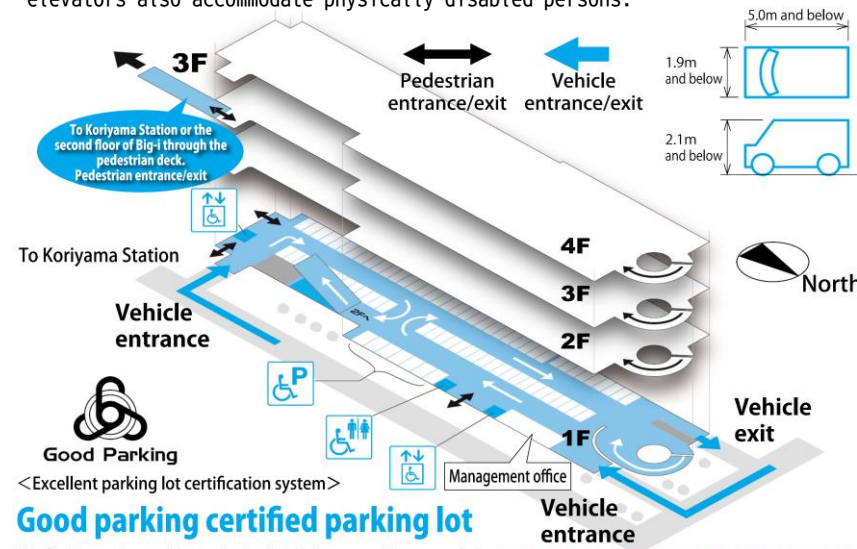

Municipal Koriyama Station West Parking Lot

Parking free category list		
Fee category	Unit category	Rate
Normal parking free (30 minutes)	Daytime fee (8:00~21:00)	100YEN
	Night-time fee (21:00~8:00)	50YEN
Parking free Upper limit	Until 24:00(0:00) on the day parked	1,000YEN
	Until 24:00(0:00) after the second day	800YEN
Monthly pass fee	For one month	13,620YEN
	For three month	38,760YEN
	For six month	76,480YEN
	For twelve month	136,190YEN

The "Automobile Storage Use Approval Certificate" that is required for application of parking space certification can be issued to those who use monthly passes.

Prepaid cards and time tickets		
	Type	Rate
Prepaid card		3,380YEN
		5,720YEN
(Time ticket) 30-minute ticket	10 ticket set	1,000YEN
	100 ticket set	9,640YEN
	1,000 ticket set	93,240YEN
(Time ticket) One-hour ticket	10 ticket set	1,940YEN
	100 ticket set	18,850YEN
	500 ticket set	91,150YEN
	1,000 ticket set	169,720YEN
	5,000 ticket set	806,670YEN
	10,000 ticket set	1,466,670YEN

Please purchase them at the parking management office. (Hours:7:00-21:00)

Information regarding use of Koriyama Station West Parking Lot

- Vehicles permitted: light motor vehicles (two-wheel vehicles not included), compact vehicles and ordinary (normal-sized) vehicles
- All entrance ticket machines, advance parking fee adjustment machines and exit parking fee adjustment machines are fully automatic.
- There are no surface level differences in the parking lot and restrooms and elevators also accommodate physically disabled persons.

Establishments where you can get service tickets

When you shop or dine at the following establishment, you can get a service ticket(s) (a time ticket for this parking lot) according to the total amount of your purchase.