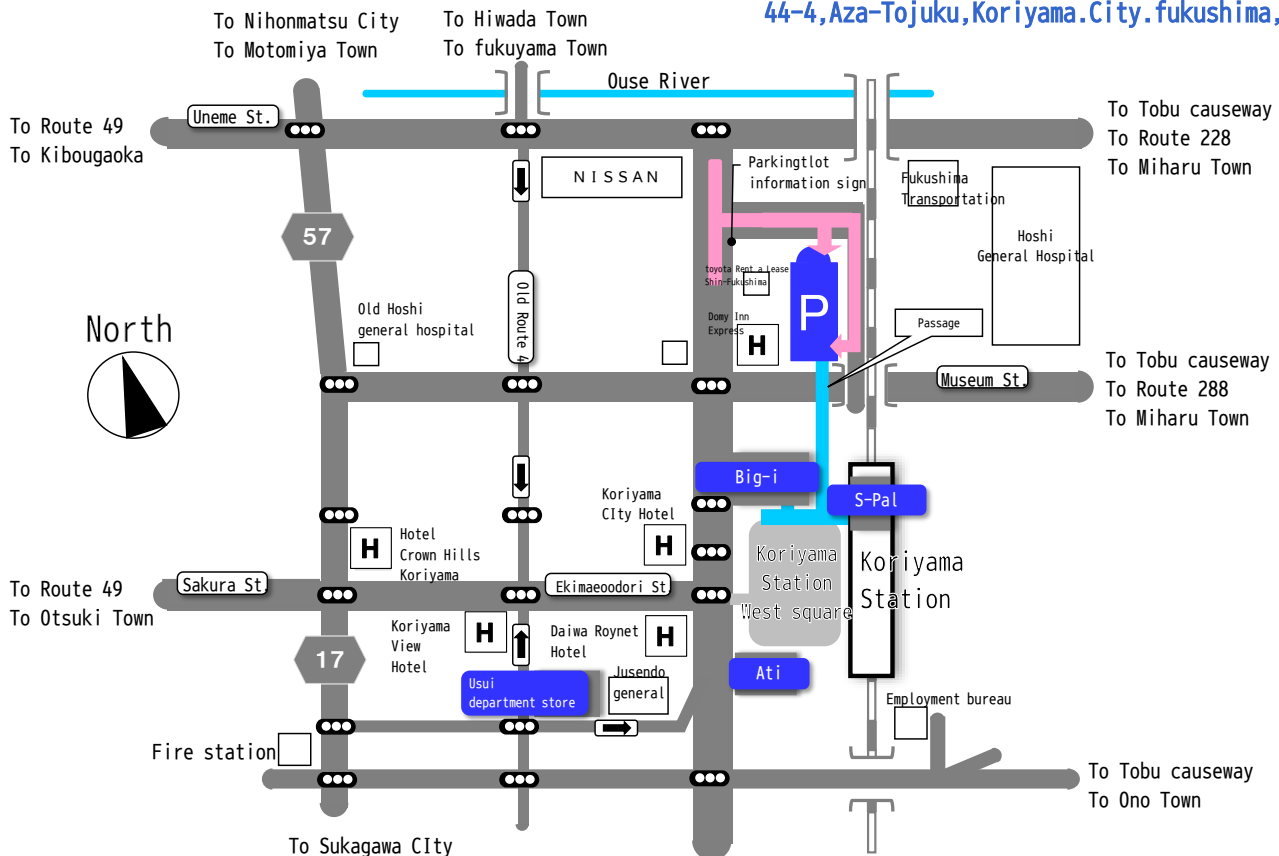

Map

Location of Koriyama Station West Parking Lot 44-4, Aza-Tojuku, Koriyama, City, Fukushima, Japan

contact us

Parking Management Office : TEL.024 - 924 - 7088

(North side on the first floor the parking lot Hours 7:00~21:00)

E-mail:tosiseisaku@city.koriyama.lg.jp

URL:https://www.city.koriyama.lg.jp

【西口駐車場ウェブサイト】