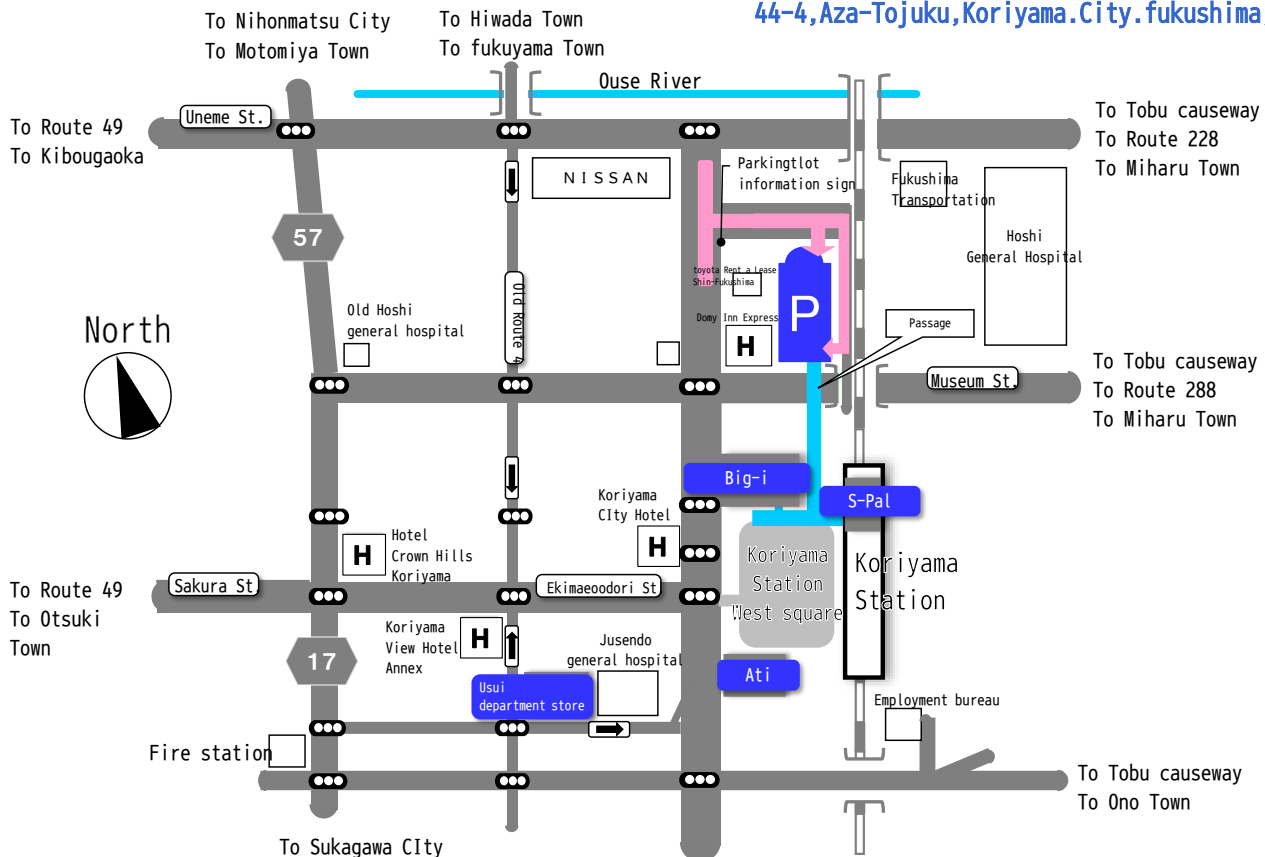

Map

Location of Koriyama Station West Parking Lot 44-4, Aza-Tojuku, Koriyama City, Fukushima, Japan

contact us

Parking Management Office : TEL.024 - 924 - 7088

(North side on the first floor the parking lot Hours 7:00~21:00)

E-mail:tosiseisaku@city.koriyama.lg.jp

URL:https://www.city.koriyama.lg.jp