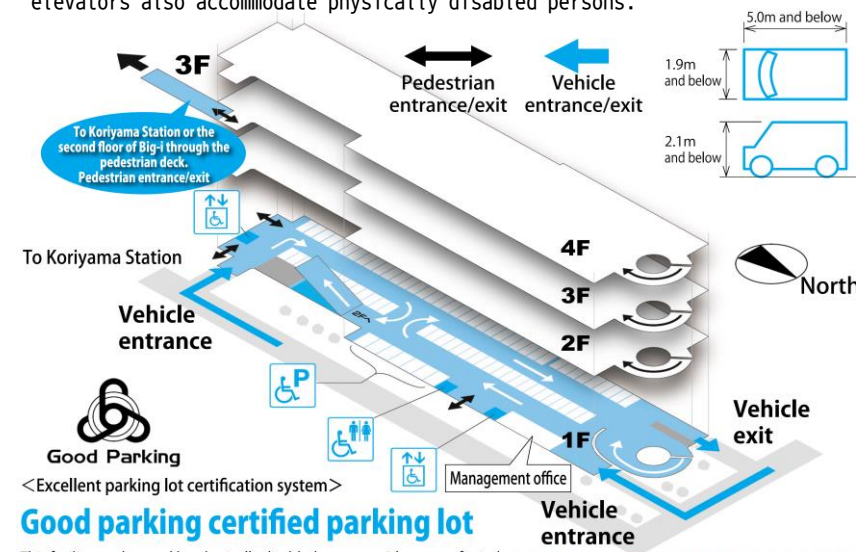

# Municipal Koriyama Station West Parking Lot

Parking free category list		
Fee category	Unit category	Rate
Normal parking free (30 minutes)	Daytime fee (8:00~21:00)	100YEN
	Night-time fee (21:00~8:00)	50YEN
Parking free Upper limit	Until 24:00(0:00) on the day parked	1,000YEN
	Until 24:00(0:00) after the second day	800YEN
Monthly pass fee	For one month	13,370YEN
	For three month	38,060YEN
	For six month	75,090YEN
	For twelve month	133,710YEN

□The "Automobile Storage Use Aooroval Certificate" that is required for application of parking space certification can be issued to those who use monthly passes.

Prepaid cards and time tickets		
	Type	Rate
Prepaid card		3,380YEN
		3,000YEN
(Time ticket) 30-minute ticket	10 ticket set	980YEN
	100 ticket set	9,460YEN
	1,000 ticket set	91,540YEN
(Time ticket) One-hour ticket	10 ticket set	1,900YEN
	10 0ticket set	18,510YEN
	500 ticket set	89,490YEN
	1,000 ticket set	116,630YEN
	5,000 ticket set	792,000YEN
	10,00 0ticket set	1,440,000YEN

## Information regarding use of Koriyama Station West Parking Lot

- Vehicles permitted: light motor vehicles (two-wheel vehicles not included), compact vehicles and ordinary (normal-sized) vehicles
- All entrance ticket machines, advance parking fee adjustment machines and exit parking fee adjustment machines are fully automatic.
- There are no surface level differences in the parking lot and restrooms and elevators also accommodate physically disabled persons.