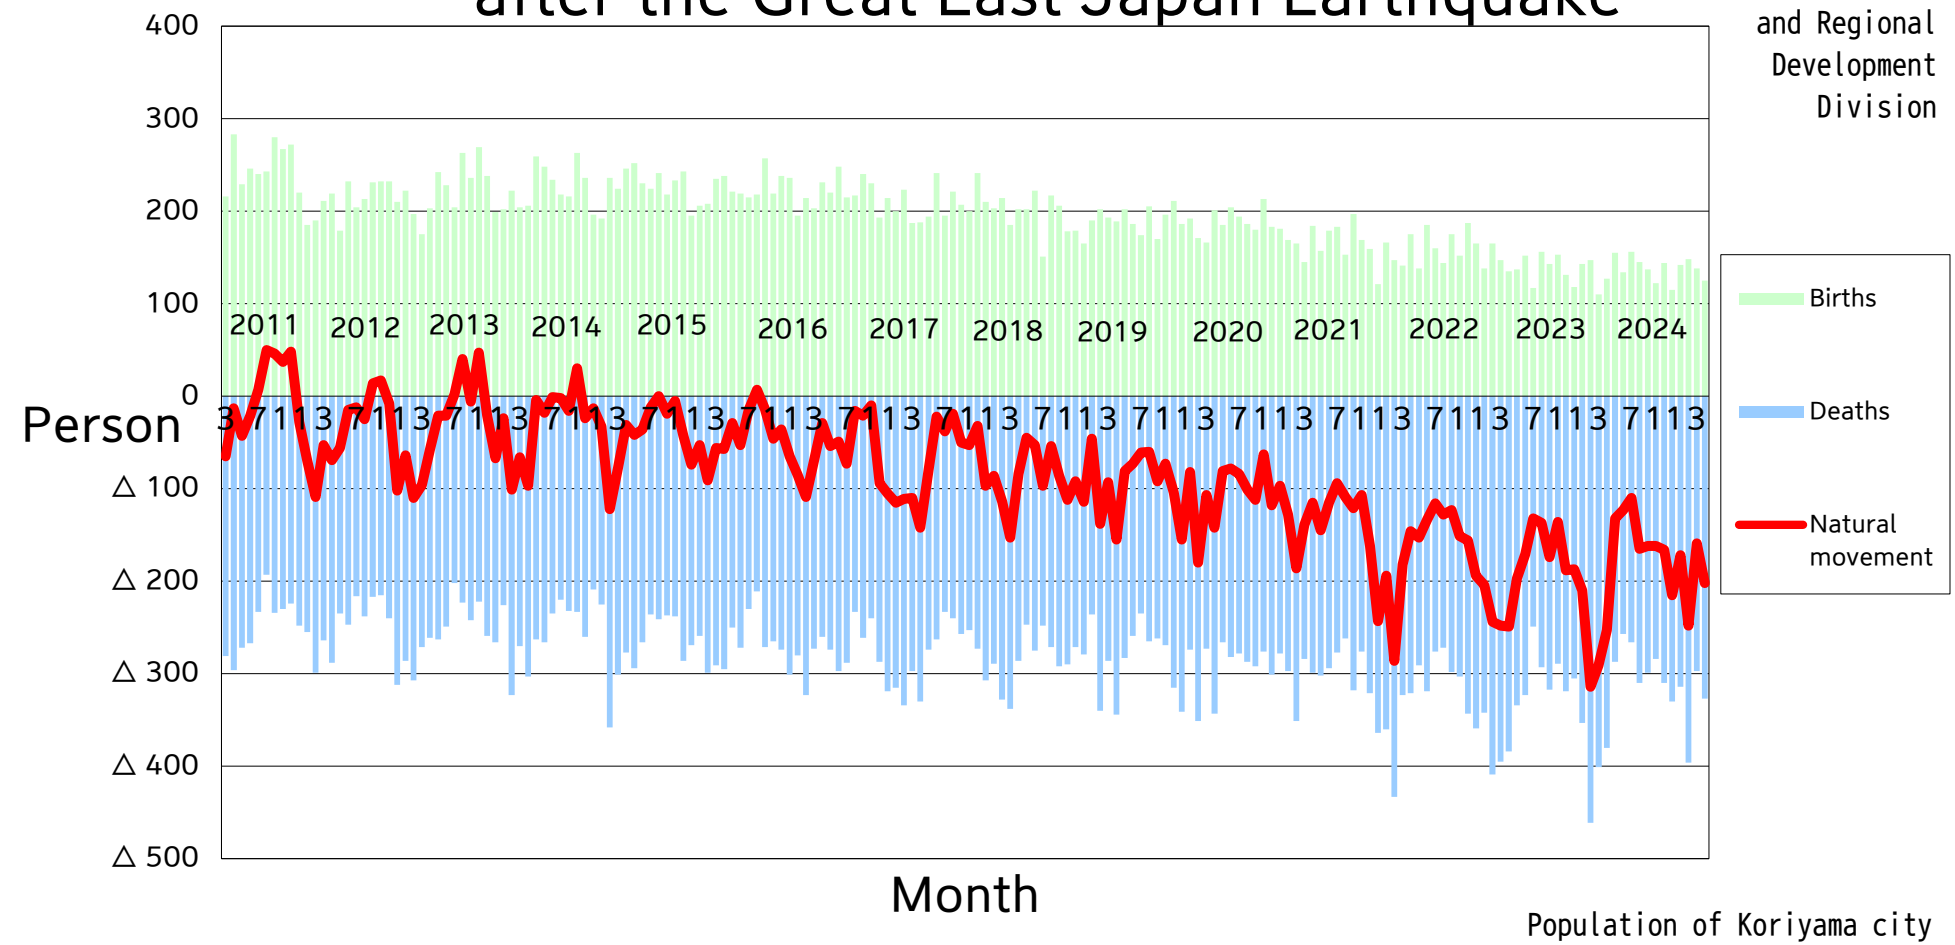

# Natural movement after the Great East Japan Earthquake

April. 10, 2026  
Policy Management.  
Sustainability.  
and Regional  
Development  
Division

# Social movement after the Great East Japan Earthquake

April. 10, 2026  
Policy Management.  
Sustainability.  
and Regional  
Development  
Division