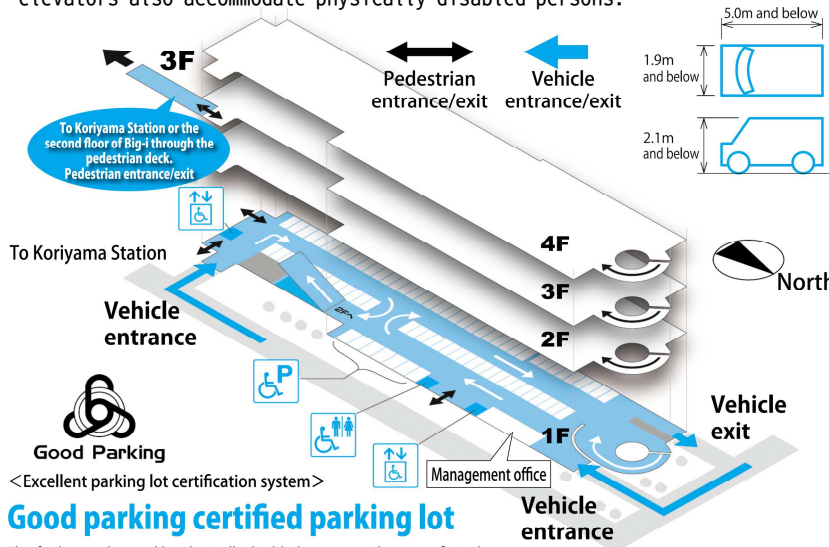

Information regarding use of Koriyama Station West Parking Lot

- Vehicles permitted: light motor vehicles (two-wheel vehicles not included), compact vehicles and ordinary (normal-sized) vehicles
- All entrance ticket machines, advance parking fee adjustment machines and exit parking fee adjustment machines are fully automatic.
- There are no surface level differences in the parking lot and restrooms and elevators also accommodate physically disabled persons.

Establishments where you can get service tickets

When you shop or dine at the following establishment, you can get a service ticket(s) (a time ticket for this parking lot) according to the total amount of your purchase.
 ※For details regarding this service, please contact each establishment.

Big-i

- OMULTI (1F-5F)
- Beauty shop joy Zel (5F Other 4 shop)

- S-PAL koriyama
- Usui department store
- ATi

Good parking certified parking lot

This facility can be used by physically disabled persons with peace of mind.