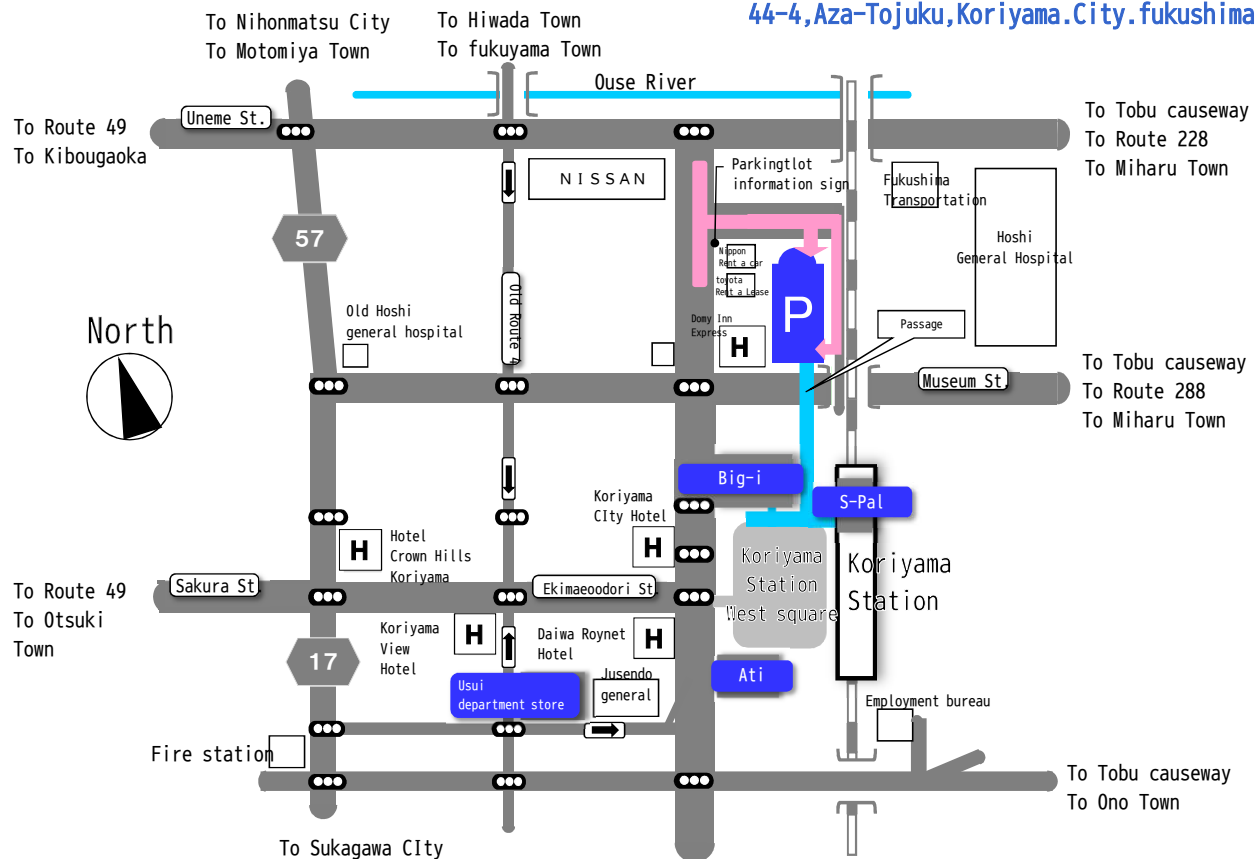

Map

Location of Koriyama Station West Parking Lot 44-4, Aza-Tojuku, Koriyama City, Fukushima, Japan

contact us

Parking Management Office : TEL.024 - 924 - 7088
(North side on the first floor the parking lot Hours 7:00~21:00)
E-mail: tosiseisaku@city.koriyama.lg.jp
URL: <https://www.city.koriyama.lg.jp/soshiki/130/6470.html>

【Web site】