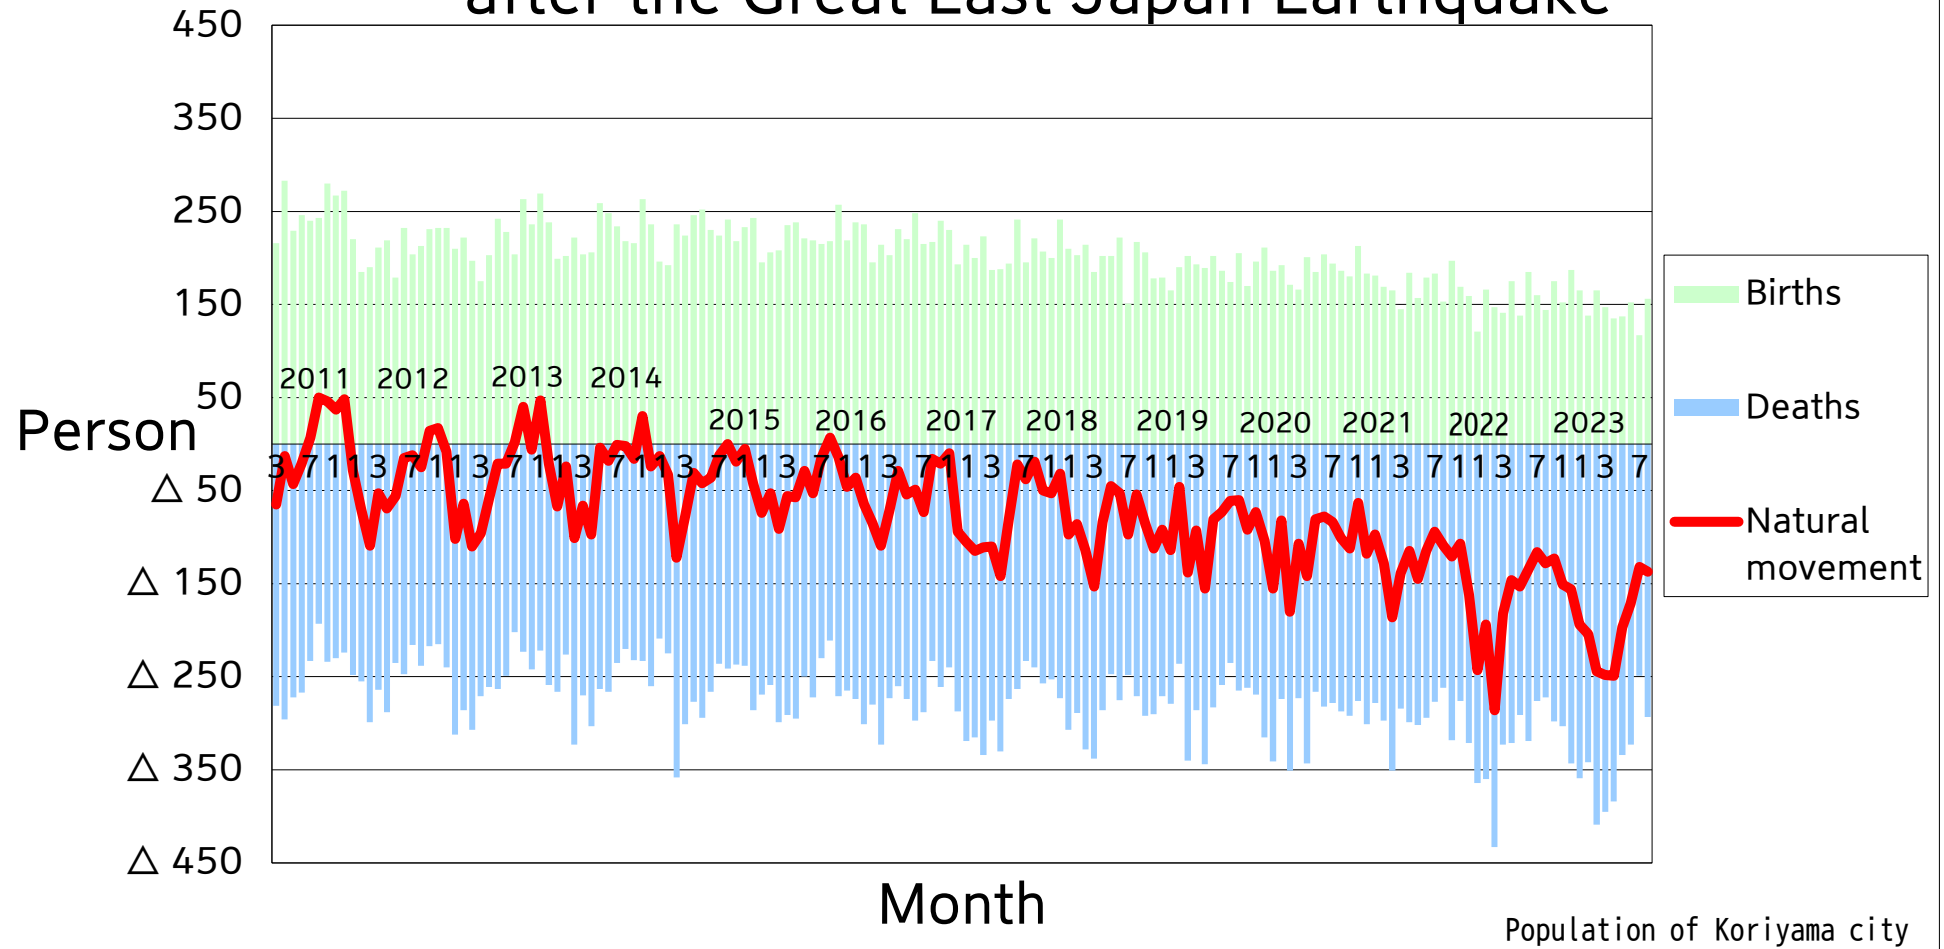

Natural movement after the Great East Japan Earthquake

August. 1, 2024
Policy Statistics
Division

Population of Koriyama city

Social movement after the Great East Japan Earthquake

August. 1, 2024
Policy Statistics
Division