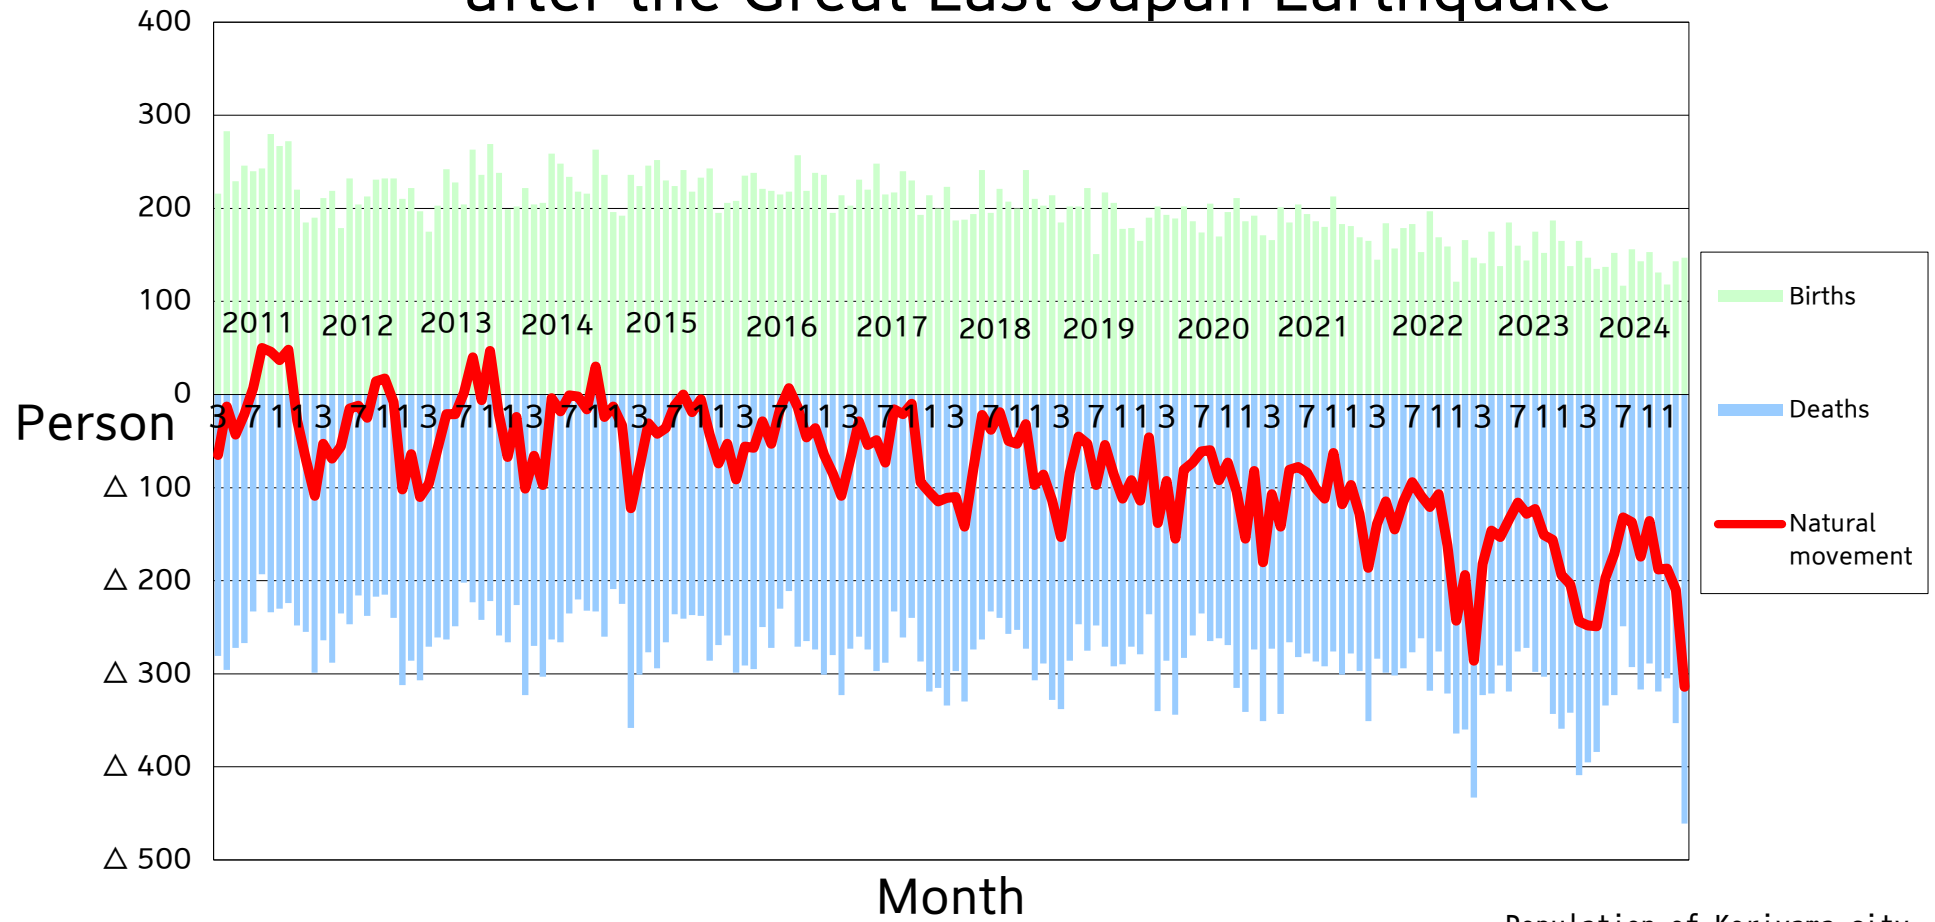

Natural movement after the Great East Japan Earthquake

February. 1, 2025
Policy Statistics
Division

Population of Koriyama city

Social movement after the Great East Japan Earthquake

February. 1, 2025
Policy Statistics
Division